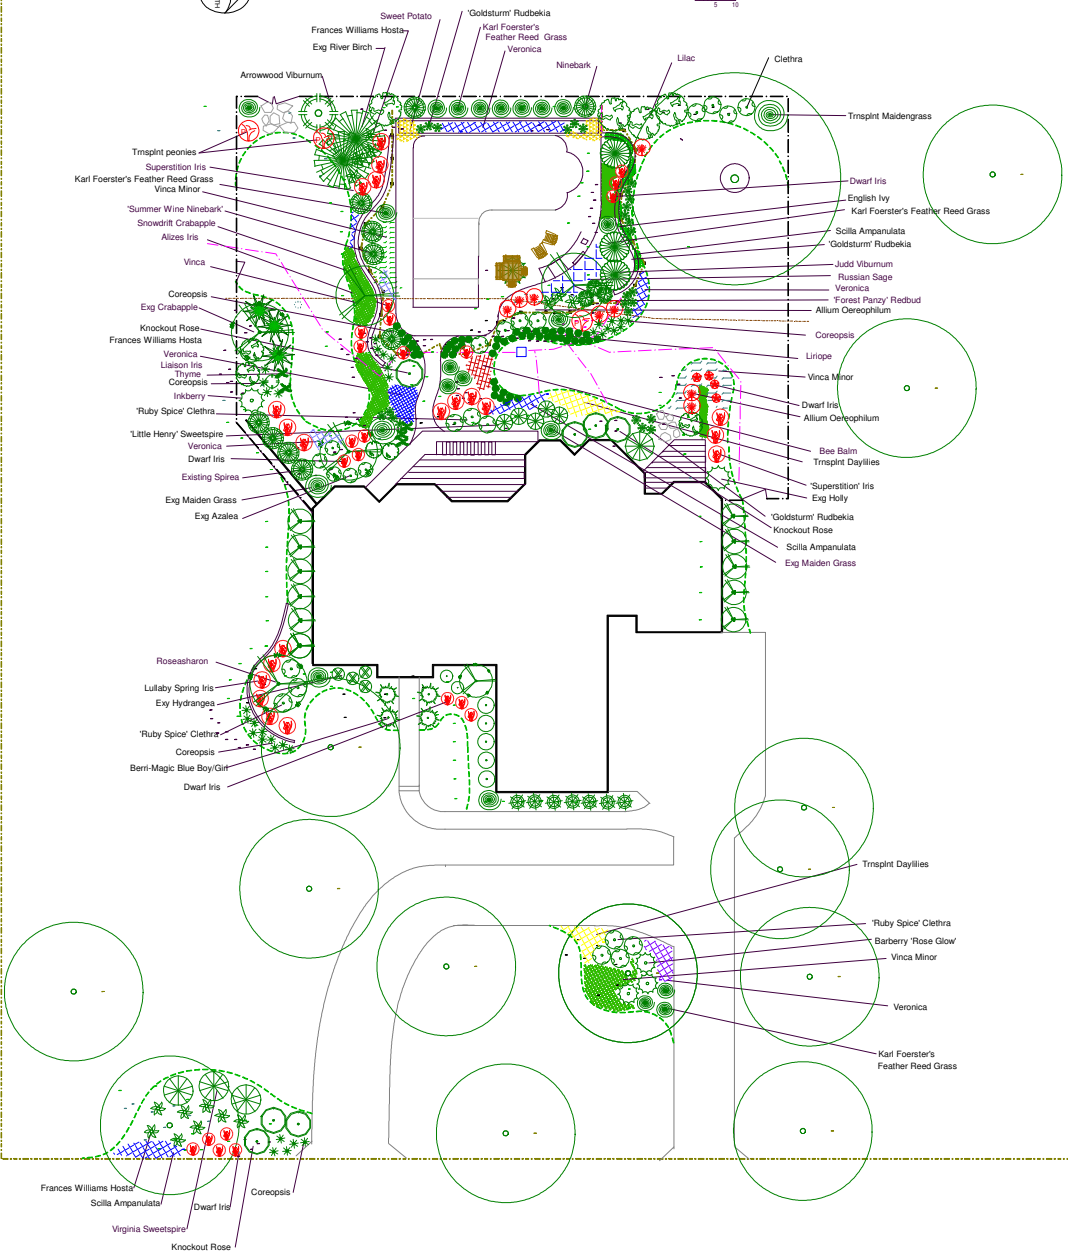

Scale (ft)
0 5 10

- Sweet Potato
- 'Goldsturm' Rudbeckia
- Karl Foerster's Feather Reed Grass
- Veronica
- Ninebark
- Lilac
- Clethra
- Arrowwood Viburnum
- Frances Williams Hosta
- Exg River Birch
- Trnsplint peonies
- Superstition Iris
- Karl Foerster's Feather Reed Grass
- Vinca Minor
- 'Summer Wine' Ninebark
- Snowdrift Crabapple
- Alizes Iris
- Vinca
- Coreopsis
- Exg Crabapple
- Knockout Rose
- Frances Williams Hosta
- Veronica
- Liaison Iris
- Thyme
- Coreopsis
- 'Ruby Spice' Clethra
- 'Little Henry' Sweetspire
- Veronica
- Dwarf Iris
- Existing Spirea
- Exg Maiden Grass
- Exg Azalea
- Trnsplint Maidengrass
- Dwarf Iris
- English Ivy
- Karl Foerster's Feather Reed Grass
- Scilla Ampanulata
- 'Goldsturm' Rudbeckia
- Judd Viburnum
- Russian Sage
- Veronica
- 'Forest Pansy' Redbud
- Allium Oerophilum
- Coreopsis
- Liriope
- Vinca Minor
- Dwarf Iris
- Allium Oerophilum
- Bee Balm
- Trnsplint Daylilies
- 'Superstition' Iris
- Exg Holly
- 'Goldsturm' Rudbeckia
- Knockout Rose
- Scilla Ampanulata
- Exg Maiden Grass

- Roseasharon
- Lullaby Spring Iris
- Exy Hydrangea
- 'Ruby Spice' Clethra
- Coreopsis
- Berri-Magic Blue Boy/Girl
- Dwarf Iris
- Trnsplint Daylilies
- 'Ruby Spice' Clethra
- Barberry 'Rose Glow'
- Vinca Minor
- Veronica
- Karl Foerster's Feather Reed Grass
- Frances Williams Hosta
- Scilla Ampanulata
- Dwarf Iris
- Coreopsis
- Virginia Sweetspire
- Knockout Rose